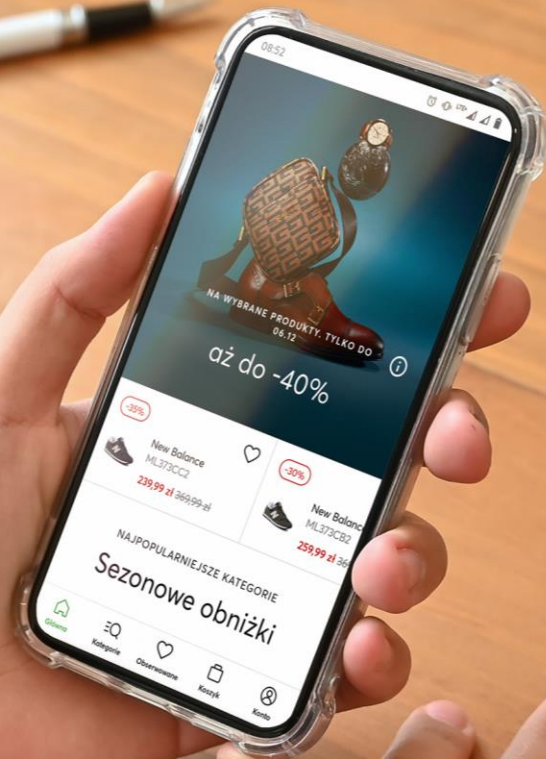

*Dotyczy nieprzeznaczonych produktów. Szczegóły w regulaminie

Zobacz produkty

JENNY FAIRY

Let's Party

scan to watch video

the link leads to youtube.com

CCC | EOBUWIE DIVISION IN CCC STORE

eobuwie.pl

eobuwie.pl | STORE FRONT

eobuwie.pl | IN-STORE DIGITAL TABLETS FOR PRODUCT ORDERING

eobuwie.pl | IN-STORE DIGITAL TABLETS FOR PRODUCT ORDERING

eobuwie.pl | ESIZE.ME FEET SCANNING PROCESS

scan to watch video
the link leads to youtube.com

eobuwie.pl | PEPPER - DIGITAL SHOPPING ASSISTANT

new balance
Fresh Foam X
1080v12

new balance
Fresh Foam X
1080v12

MODIVO

eobuwie.pl | CHECKOUT ZONE

PROSIMY ZACHOWAĆ ORDER

PROSIMY ZACHOWAĆ ORDER

eobuwie.pl | BEHIND-THE-SCENES STORE WAREHOUSE INFRASTRUCTURE

eobuwie.pl | MODIVO & EOBUWIE STORE CONCEPT

MODIVO

MODIVO | STORE FRONT

MODIVO | STORE INTERIOR

MODIVO | IN-STORE DIGITAL TABLETS FOR PRODUCT ORDERING

MODIVO | PEPPER - DIGITAL SHOPPING ASSISTANT

MODIVO | CONCIERGE COUNTER