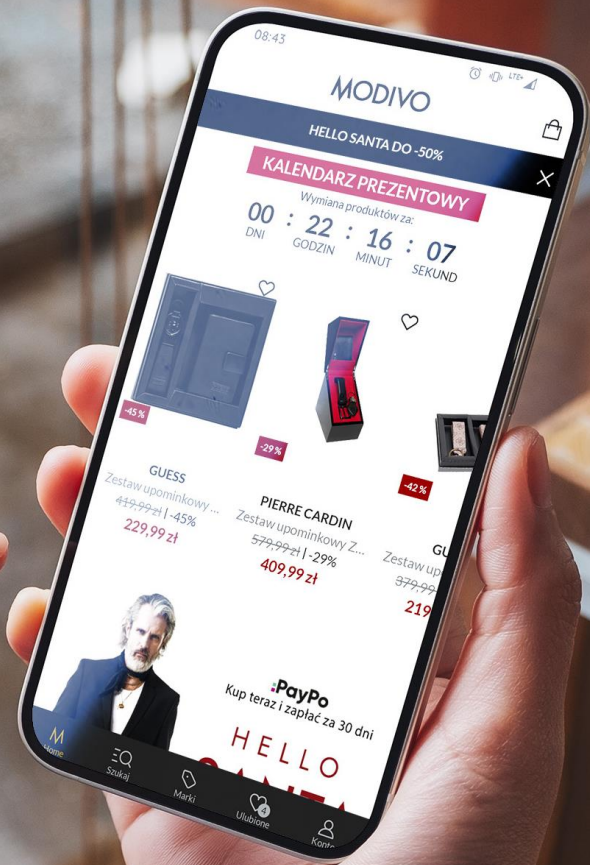

MODIVO | DIGITAL FITTING ROOMS

scan to watch video
the link leads to youtube.com

MODIVO | BEHIND-THE-SCENES STORE WAREHOUSE INFRASTRUCTURE

MODIVO | CHECKOUT ZONE

MODIVO | ONLINE STORE

MODIVO | MOBILE APP

HalfPrice | AW21