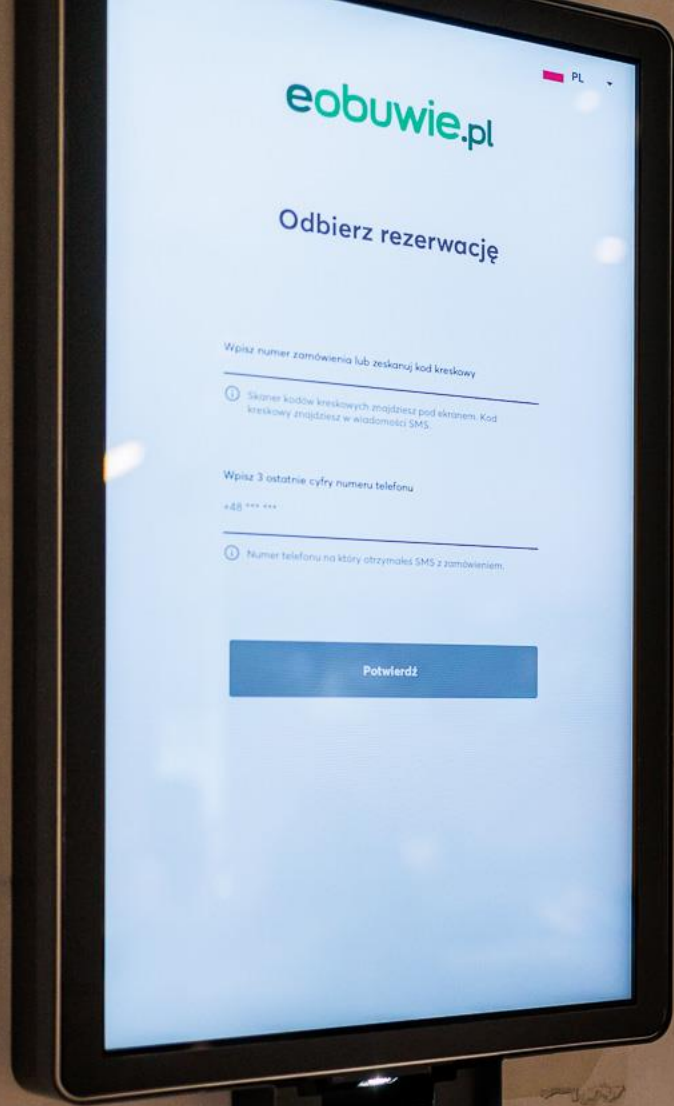

*Dotyczy nieprzeznaczonych produktów. Szczegóły w regulaminie

Zobacz produkty

JENNY FAIRY

Let's Party

scan to watch video

the link leads to youtube.com

CCC | EOBUWIE DIVISION IN CCC STORE

eobuwie.pl

eobuwie.pl | STORE FRONT

eobuwie.pl | IN-STORE DIGITAL TABLETS FOR PRODUCT ORDERING

eobuwie.pl | IN-STORE DIGITAL TABLETS FOR PRODUCT ORDERING

eobuwie.pl | ESIZE.ME FEET SCANNING PROCESS

scan to watch video
the link leads to youtube.com

eobuwie.pl | PEPPER - DIGITAL SHOPPING ASSISTANT

new balance
Fresh Foam X
1080v12

new balance
Fresh Foam X
1080v12

MODIVO

eobuwie.pl | CHECKOUT ZONE

PROSIMY ZACHOWAĆ ORDER

PROSIMY ZACHOWAĆ ORDER

eobuwie.pl | BEHIND-THE-SCENES STORE WAREHOUSE INFRASTRUCTURE