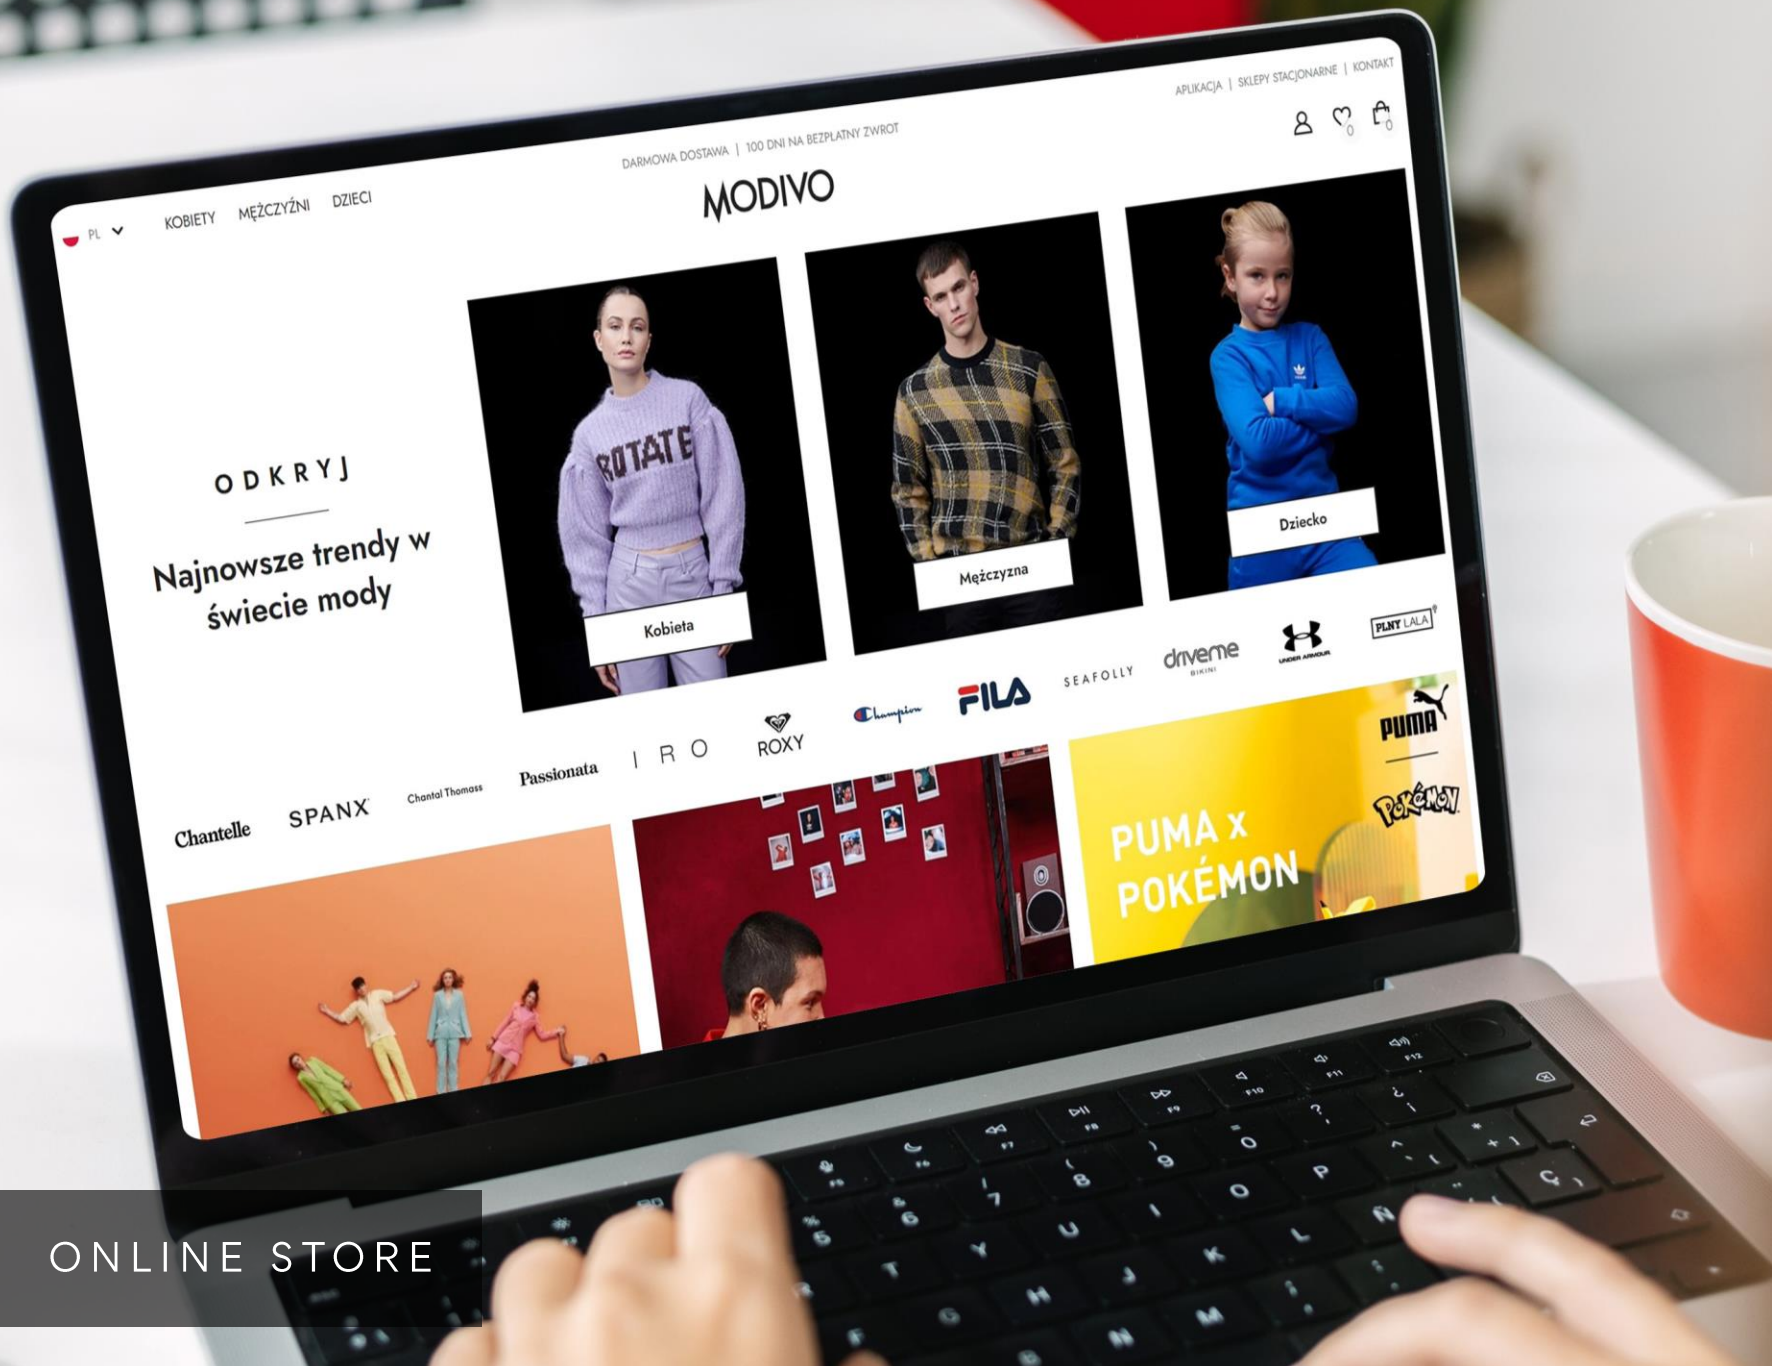

MODIVO | DIGITAL FITTING ROOMS

scan to watch video
the link leads to youtube.com

MODIVO | BEHIND-THE-SCENES STORE WAREHOUSE INFRASTRUCTURE

MODIVO | CHECKOUT ZONE

MODIVO | ONLINE STORE

MODIVO | MOBILE APP

HalfPrice | AW21